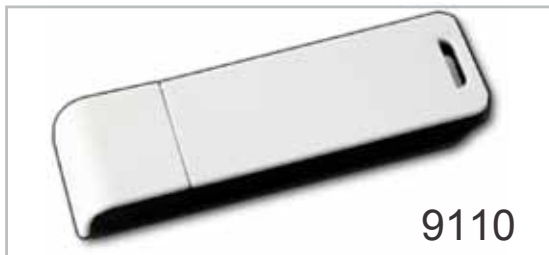

- Your choice of USB's below
- All Print Setup Costs
- One color logo print
- Bulk Packaging
- USB 2.0
- Shipping of goods to your door
- 5 Year Warranty

*FREE DIGITAL
MOCK UP

*DELIVERY INCLUDED

9127 Swivel

9109

9102

9110

USB SALE

-BUY DIRECT FROM THE FACTORY AND SAVE-

DECEMBER
2017
SPECIAL*

*STANDARD USB RANGE

Place your order FOR 512Mb - 32GB